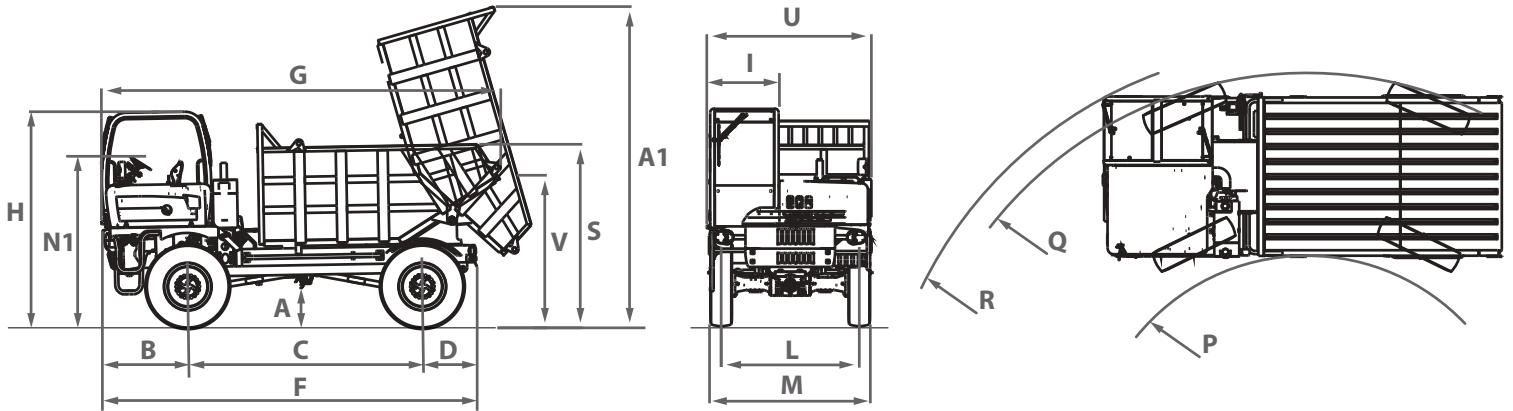

DIECI

DUMPERS

8000

dieci.com

GENERAL INFORMATION

Vehicle model	DUMPER 8000
Maximum capacity	14000 kg (30865 lb)
Caisson capacity (level)	8,00 m ³ (283 ft ³)
Caisson capacity (heaped)	8,50 m ³ (300 ft ³)
Unladen weight	8430 kg (18585 lb)
Standard tires	12.00 - 24"
Max speed (referred to wheels with maximum permitted diameter)	30 km/h (18,6 mph)
Notes	Dump body with rear hydraulic tipping.

ENGINE

Vehicle model	DUMPER 8000
Brand	FPT
Nominal power	125 kW (168 HP)
@rpm	2200 rpm
Operation	4-stroke
Injection	Electronic, Common Rail
Number and arrangement of cylinders	4, Vertical in line
Displacement	4485 cm ³ (274 in ³)
Emission standard	Stage IIIB/Tier 4i
Cooling system	Liquid
Intake	16-valve turbo compressor+ aftercooler, air pre-filter, fuel pre-filter

DRIVER'S SEAT and CANOPY

Vehicle model	DUMPER 8000
Cab description	Reversible driving seat, adjustable seat with seat belts, front and rear windows, 2 window wipers.
Cab instrumentation	Fuel level gauge, oil and water temperature indicator light, battery charge indicator light, hour meter.
Cab approval	ROPS - FOPS

DIMENSIONS

Vehicle model	DUMPER 8000
A	602 mm (23,7 in)
A1	4698 mm (185 in)
B	1230 mm (48,4 in)
C	3430 mm (135 in)
D	807 mm (31,8 in)
F	5467 mm (215,2 in)
G	5841 mm (230 in)
H	3160 mm (124,4 in)
I	1005 mm (39,6 in)
L	2020 mm (79,5 in)
M	2380 mm (93,7 in)
N1	2495 mm (98,2 in)
P	3188 mm (125,5 in)
Q	5876 mm (231,3 in)
R	6260 mm (246,5 in)
S	2684 mm (105,7 in)
V	2231 mm (87,8 in)
Z	2557 mm (100,7 in)